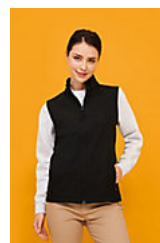

Related products

SOL'S RACE BW WOMEN
02888