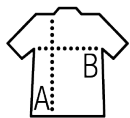

SOL'S FALCON BW WOMEN

SOL'S®
the fair spirit

WOMEN'S SOFTSHELL BODYWARMER

03826

Quality

Softshell 270
94% recycled polyester - 6% elastane - 3 layers
Polar fleece lining: 100% polyester

Style

Zip opening
2 side and 1 chest zip pockets
Contrasting zip pullers
Elasticated bias binding at armholes and bottom

Available sizes

Sizes	S	M	L	XL	XXL	3XL
A/B	62/47	64/50	66/53	68/56	70/59	72/62

Available colours

Pepper red Abyss blue Royal blue Forest green Black Charcoal grey

Packaging

 Carton size : 60 x 40 x 20 cm

 Weight per carton : 0.00 kg